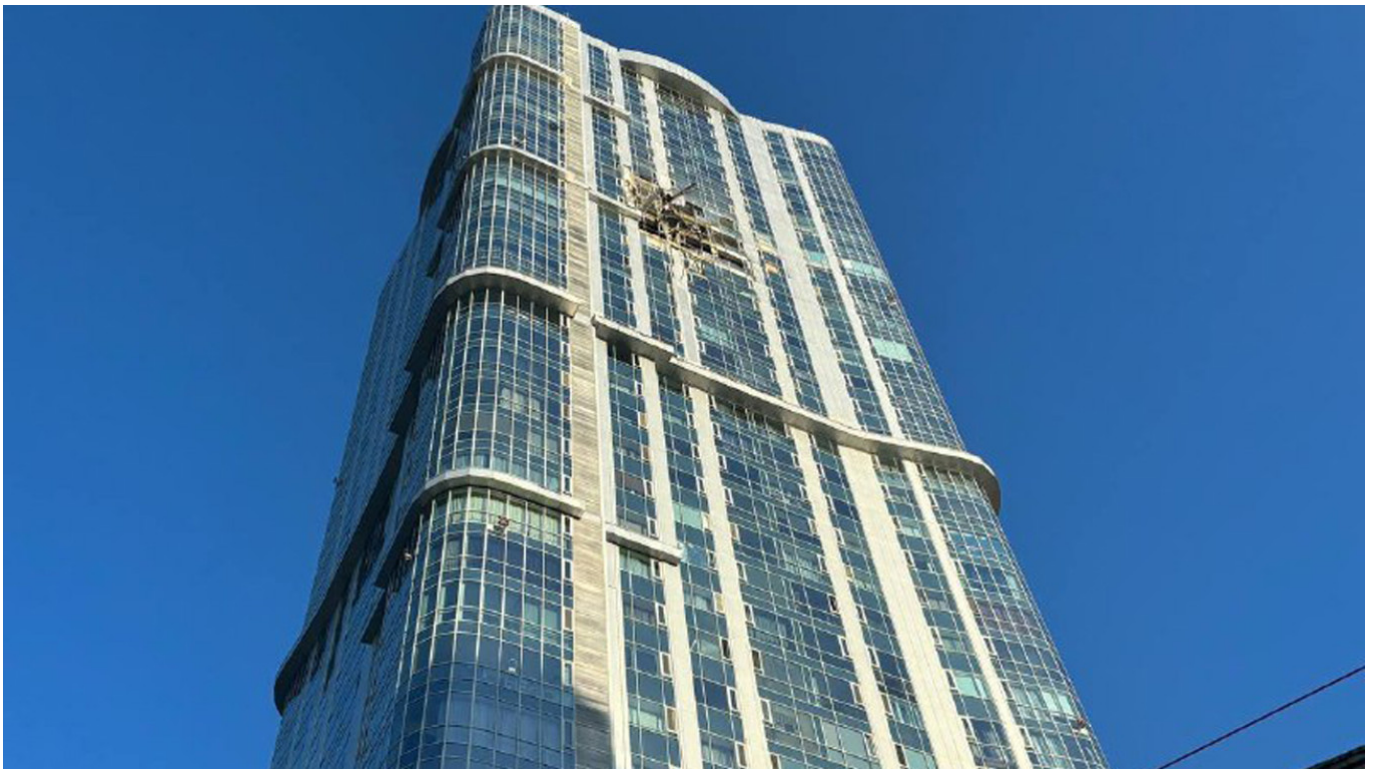

Ukrainian Drone Attack Damages High-Rise in Russia's Saratov Region, Injures Residents

August 26, 2024

Volga Sky apartment complex after Monday's overnight drone attack. t.me/busargin_r

An overnight Ukrainian drone attack in southern Russia's Saratov region damaged several high-rise apartment buildings and injured multiple people, local authorities [said](#) early Monday.

"Air defense systems shot down drones early this morning," Saratov region Governor Roman Busargin wrote on Telegram. "Debris fell on residential buildings in both Saratov and Engels."

The cities of Saratov and Engels lie along the Volga River, about 730 kilometers (454 miles) southeast of Moscow. Flights at the regional airport — located north of the capital city — were [briefly restricted](#) in the morning.

Russia's Defense Ministry [said](#) its air defense forces intercepted nine drones in the Saratov

region overnight.

Embed:

Busargin shared photos of the damaged Volga Sky apartment complex, which overlooks a bridge connecting Saratov to Engels across the river. It is the tallest building in the city.

The governor said a woman was hospitalized in serious condition, with doctors “fighting for her life.” Other injured residents of Volga Sky were treated at the scene, though the total number of injured was not specified.