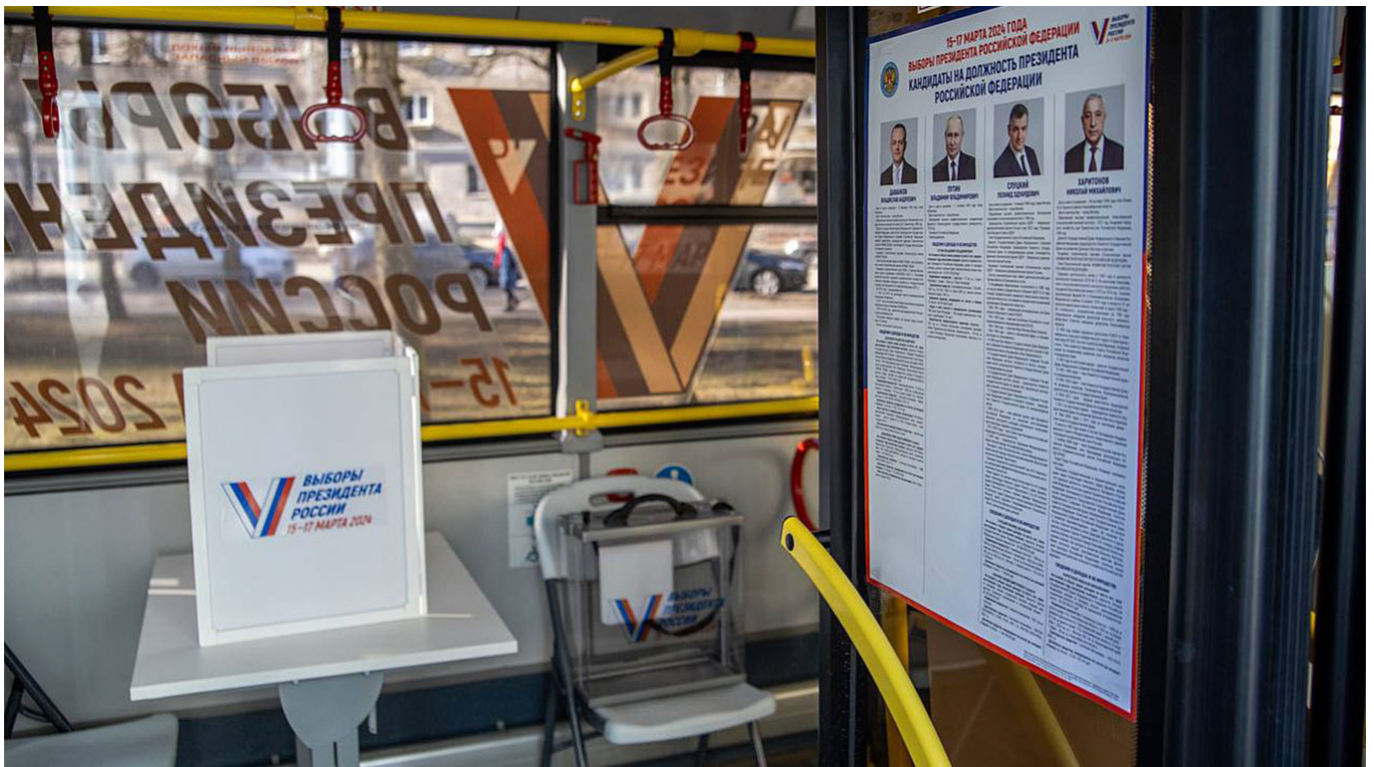

Russia to Set Up Voting Booths Along Northwestern Border

March 07, 2024

A mobile polling station set up inside of a bus. **Election Commission of the Pskov Region**

Russia's Central Election Commission (CEC) [announced](#) Wednesday that it will set up special polling places for next week's presidential race along the country's borders with Poland, Belarus and the three Baltic states.

The CEC said Russian citizens "who for various reasons" live in the five neighboring countries would be able to vote at specially organized polling places in the northwestern frontier regions of Leningrad and Pskov, as well as the exclave Kaliningrad.

"Following the request from the Central Electoral Commission, we have prepared mobile polling stations," he added, noting that voters would be able to cast their ballots inside specially equipped buses, where they would also be offered free coffee, tea and snacks.

Embed:

Next week, Russians head to the polls in the March 15-17 presidential election, which President Vladimir Putin is all but guaranteed to win as he faces no real opposition on the ballot.

Election officials [assured](#) that the specially organized polling stations, such as those located inside buses, would be equipped with cameras for monitoring the voting process.