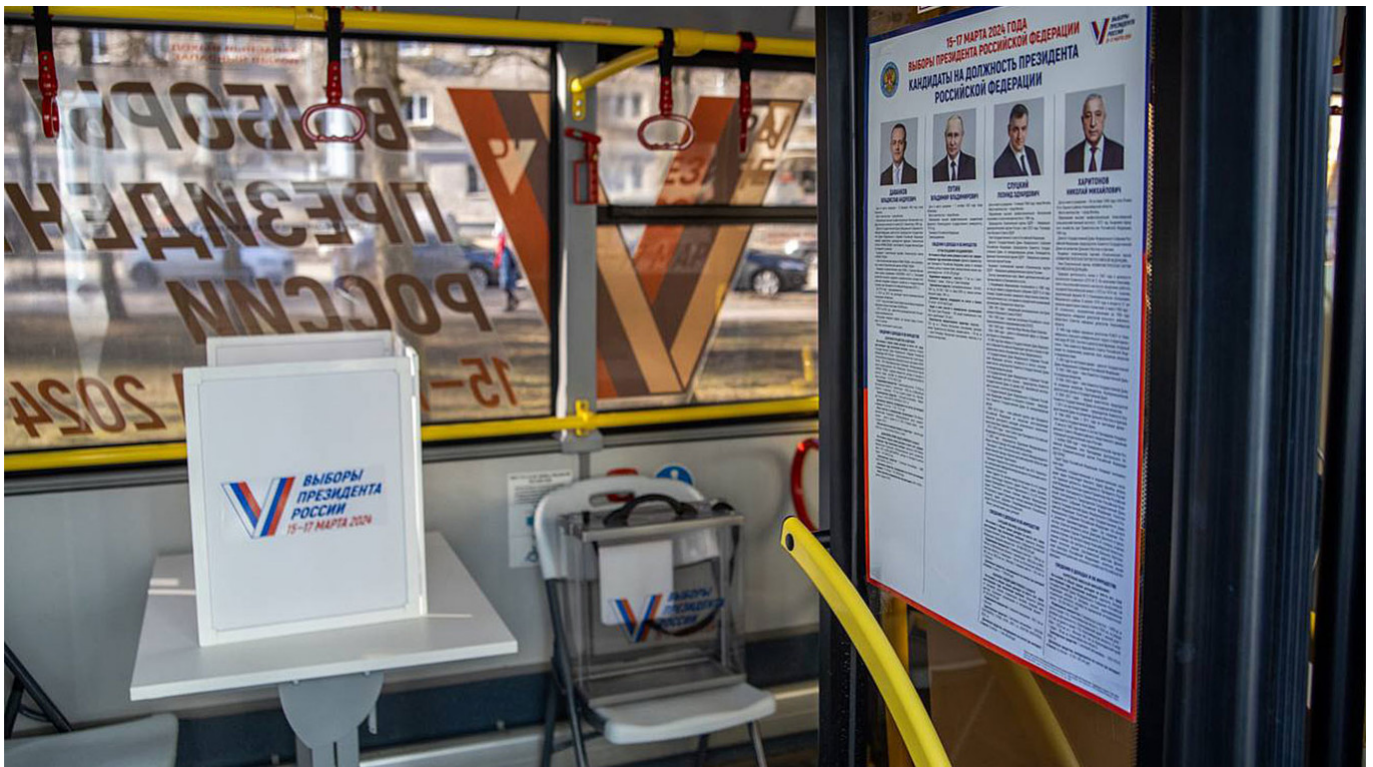

# Russia to Set Up Voting Booths Along Northwestern Border

March 07, 2024

A mobile polling station set up inside of a bus. **Election Commission of the Pskov Region**

Russia's Central Election Commission (CEC) [announced](#) Wednesday that it will set up special polling places for next week's presidential race along the country's borders with Poland, Belarus and the three Baltic states.

The CEC said Russian citizens "who for various reasons" live in the five neighboring countries would be able to vote at specially organized polling places in the northwestern frontier regions of Leningrad and Pskov, as well as the exclave Kaliningrad.

"Following the request from the Central Electoral Commission, we have prepared mobile polling stations," he added, noting that voters would be able to cast their ballots inside specially equipped buses, where they would also be offered free coffee, tea and snacks.

**Embed:**

Next week, Russians head to the polls in the March 15-17 presidential election, which President Vladimir Putin is all but guaranteed to win as he faces no real opposition on the ballot.

Election officials [assured](#) that the specially organized polling stations, such as those located inside buses, would be equipped with cameras for monitoring the voting process.