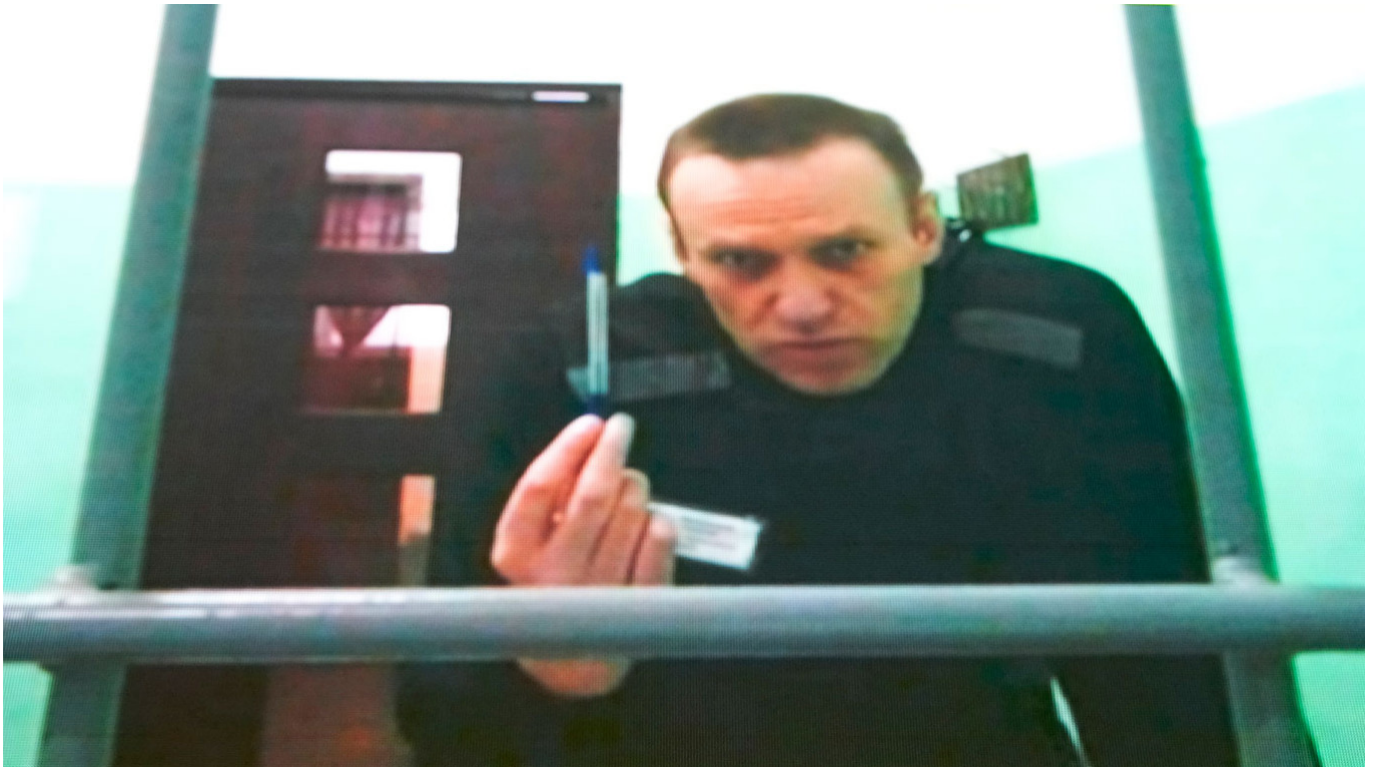

Navalny Placed in Solitary Confinement After Transfer to Arctic Prison

January 09, 2024

Alexei Navalny. **Alexander Zemlianichenko / AP / TASS**

Jailed Kremlin critic Alexei Navalny [said](#) Tuesday he has been placed in solitary confinement, just weeks after he was transferred to a high-security prison colony in Russia's Arctic.

Navalny's lawyers [found](#) him last month in a "special regime" colony located in the Yamal-Nenets autonomous district village of Kharp after he disappeared from public view for three weeks.

In his first letter since reappearing, the jailed activist said he had undergone an arduous 20-day transfer from a prison in central Russia.

"As soon as I was released from quarantine [I was given] seven days in SHIZO (Russian for punishment cell)," Navalny wrote on X (formerly Twitter).

Related article: [Navalny Recounts 'Exhausting, Secret' 20-Day Transfer to Arctic Prison, Says](#)

“The idea that [President Vladimir] Putin is satisfied by putting me in a barracks in the Far North and I’d no longer be tortured with SHIZO was not only faint-hearted but naive,” Navalny wrote.

The 47-year-old anti-corruption campaigner is serving a 19-year prison sentence on extremism charges that he and his supporters decry as politically motivated.