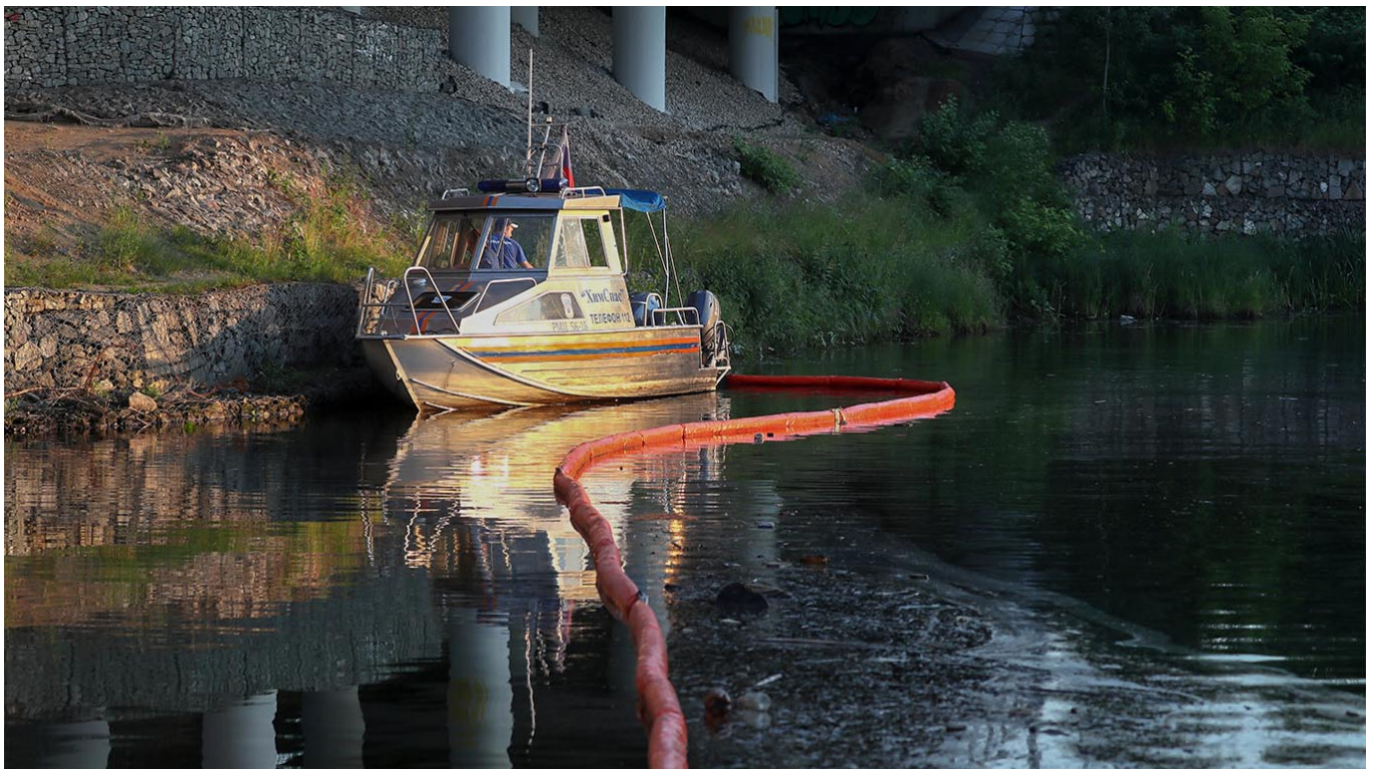

# Moscow Oil Spill Triggers 1,000-Fold Pollution Surge

June 30, 2020

The oil slick at Butakovsky Bay in the Khimki Reservoir has increased in size from 900 square meters to 22,900 square meters since being first discovered Thursday. **Gavriil Grigorov / TASS**

An oil spill north of Moscow has caused a 1,000-fold increase in pollution levels at a reservoir that supplies water to Russia's capital, the Federal Water Resources Agency [said](#) Monday.

The agency, Rosvodoresursy, said it first discovered petroleum products on June 25 in a river that flows into the Khimki Reservoir 15 kilometers northwest of Moscow. It said it believes a storm drain run by a municipal company may be the source of the spill.

“Lab samples by the Moscow Oka Basin Water Management Office showed excess concentration by more than 1,000 times of permissible petroleum product [levels],” the agency said in a statement.

Rosvodoresursy said fish and birds have died from lack of oxygen as a result of the spill.

The oil slick at Butakovsky Bay in the Khimki Reservoir has increased in size from 900 square

meters to 22,900 square meters since being first discovered Thursday. Rosvodoresursy said it has installed booms stretching 400 meters as part of an interagency cleanup effort.