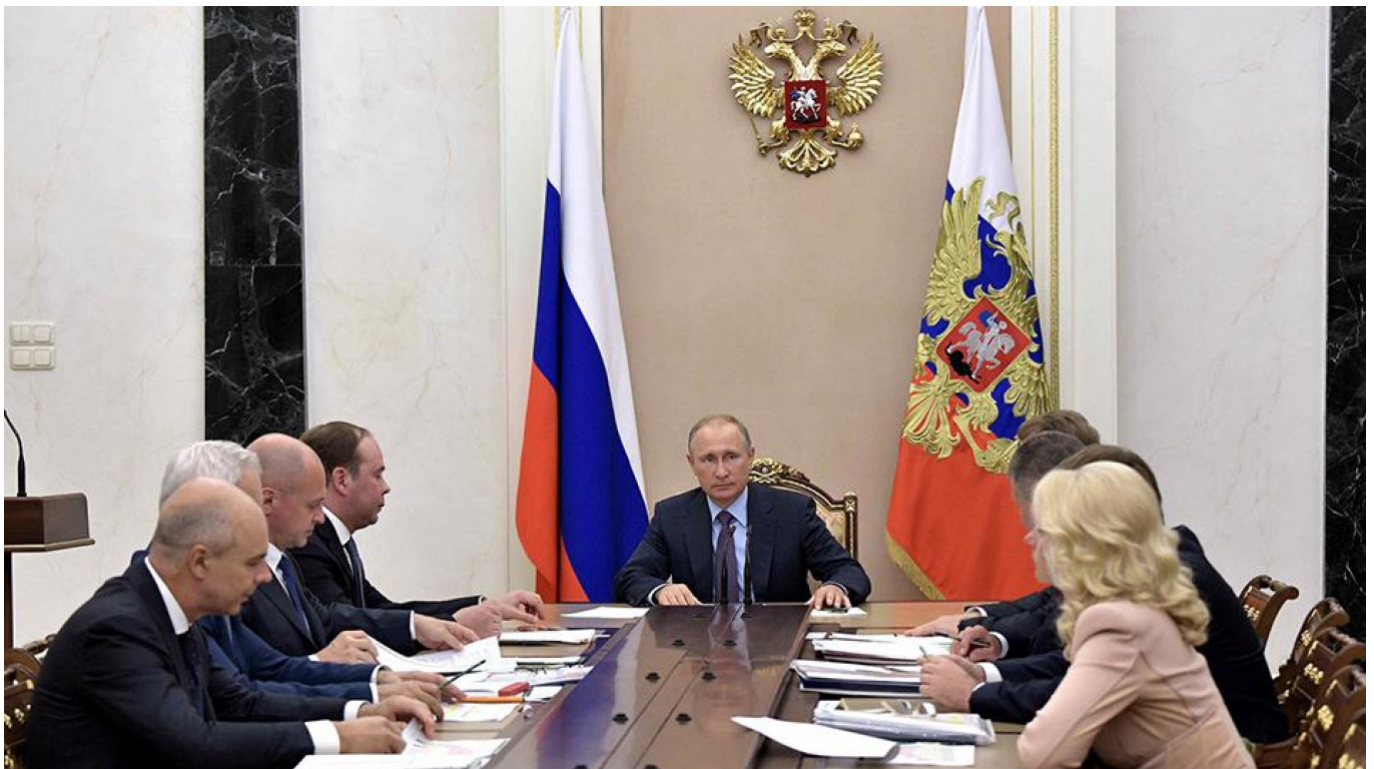

# Putin Reappoints Administration, Retaining Kremlin's Core

June 13, 2018

[Kremlin.ru](http://Kremlin.ru)

President Vladimir Putin has reappointed virtually his entire administration in a salvo of decrees, including Chief of Staff Anton Vaino, spokesman Dmitry Peskov and the Kremlin's one-time "gray cardinal" Vladislav Surkov, but [dismissed](#) his internet development adviser German Klimenko.

Putin was re-elected to his fourth overall term in March on the promise of a broad political "[breakthrough](#)," and Russia's elevation into one of the world's five biggest economies. Some international monitors and local opposition members complained of ballot stuffing and other irregularities during the election.

**Related article:** [Russian State Workers' Salaries Skyrocket Since Putin's Re-election Bid](#)

His chief of staff Vaino was [described](#) as an efficient and loyal administrator when Putin

named him to the top Presidential Administration post in 2016. Also in the new administration will be Vaino's two deputies Alexei [Gromov](#) and Sergei [Kiriyenko](#).