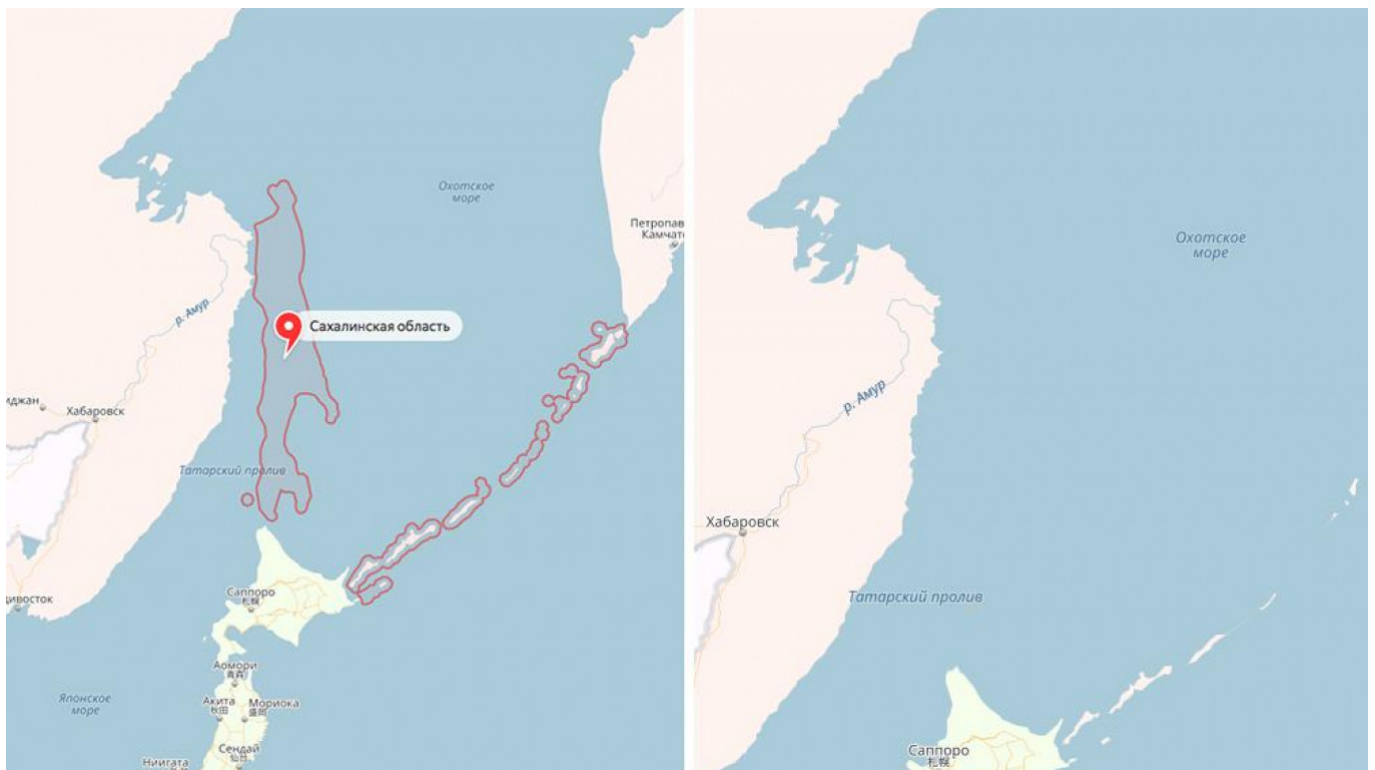

Russia's Sakhalin Island Disappears From Online Maps As North Korea Fires Missile

August 29, 2017

Screenshot Yandex Maps

The Pacific island of Sakhalin has partially disappeared from Russia's Yandex map service.

The Russian equivalent of Google Maps, Yandex Maps, does not show the Far Eastern island on either its website or app on maps zoomed between 180 and 3000 kilometers from the earth's surface.

Related article: [Why North Korea Can Unite Russia and Japan \(Op-ed\)](#)

Russian media first spotted the technical glitch at around 2 a.m. local Moscow time on Monday, coinciding with North Korea's firing of a ballistic missile over Japan's northern Hokkaido Island, the state-run RIA Novosti news agency [reported](#) Tuesday.

The glitch persisted into Tuesday morning.

In a statement, Yandex attributed the island's disappearance to a technical problem. “We have already fixed this, and soon Sakhalin will be back,” it [said](#).