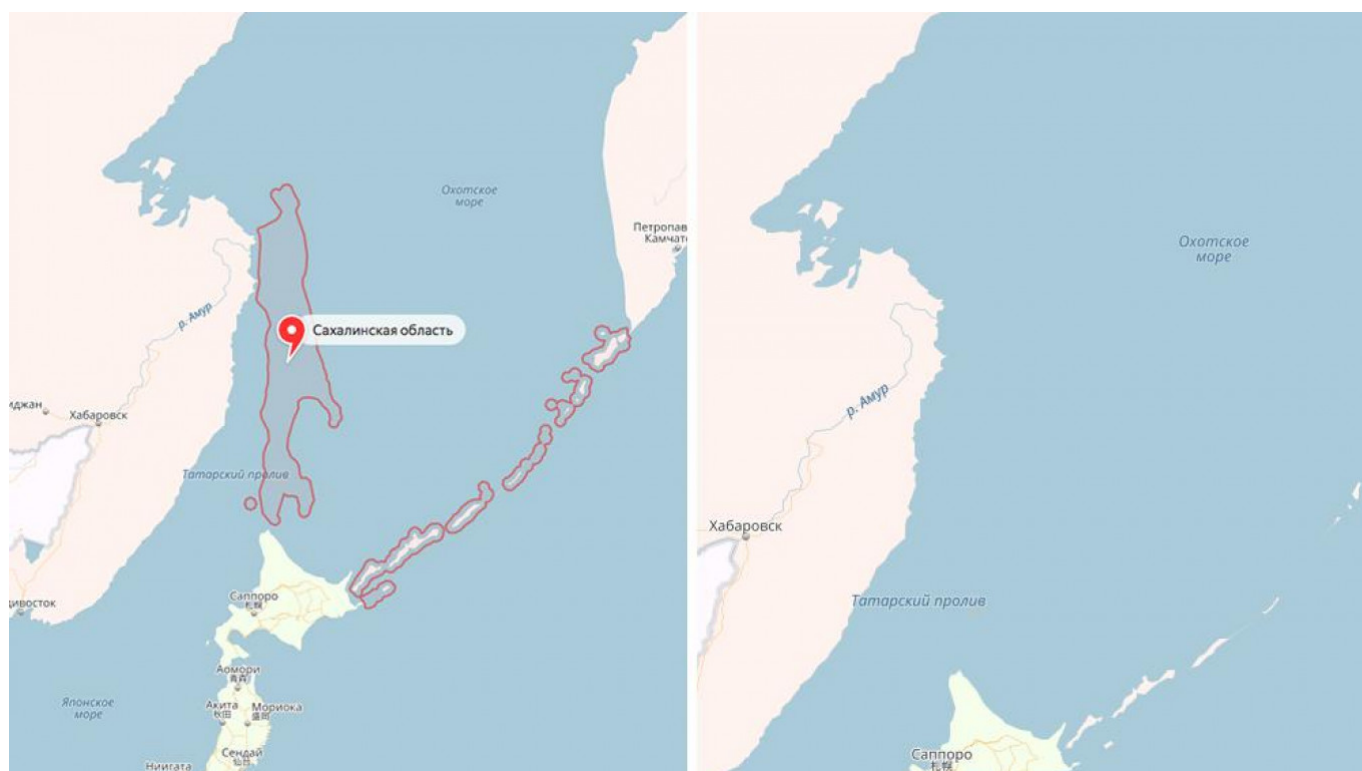

# Russia's Sakhalin Island Disappears From Online Maps As North Korea Fires Missile

August 29, 2017

## Screenshot Yandex Maps

The Pacific island of Sakhalin has partially disappeared from Russia's Yandex map service.

The Russian equivalent of Google Maps, Yandex Maps, does not show the Far Eastern island on either its website or app on maps zoomed between 180 and 3000 kilometers from the earth's surface.

**Related article:** [Why North Korea Can Unite Russia and Japan \(Op-ed\)](#)

Russian media first spotted the technical glitch at around 2 a.m. local Moscow time on Monday, coinciding with North Korea's firing of a ballistic missile over Japan's northern Hokkaido Island, the state-run RIA Novosti news agency [reported](#) Tuesday.

The glitch persisted into Tuesday morning.

In a statement, Yandex attributed the island's disappearance to a technical problem. “We have already fixed this, and soon Sakhalin will be back,” it [said](#).