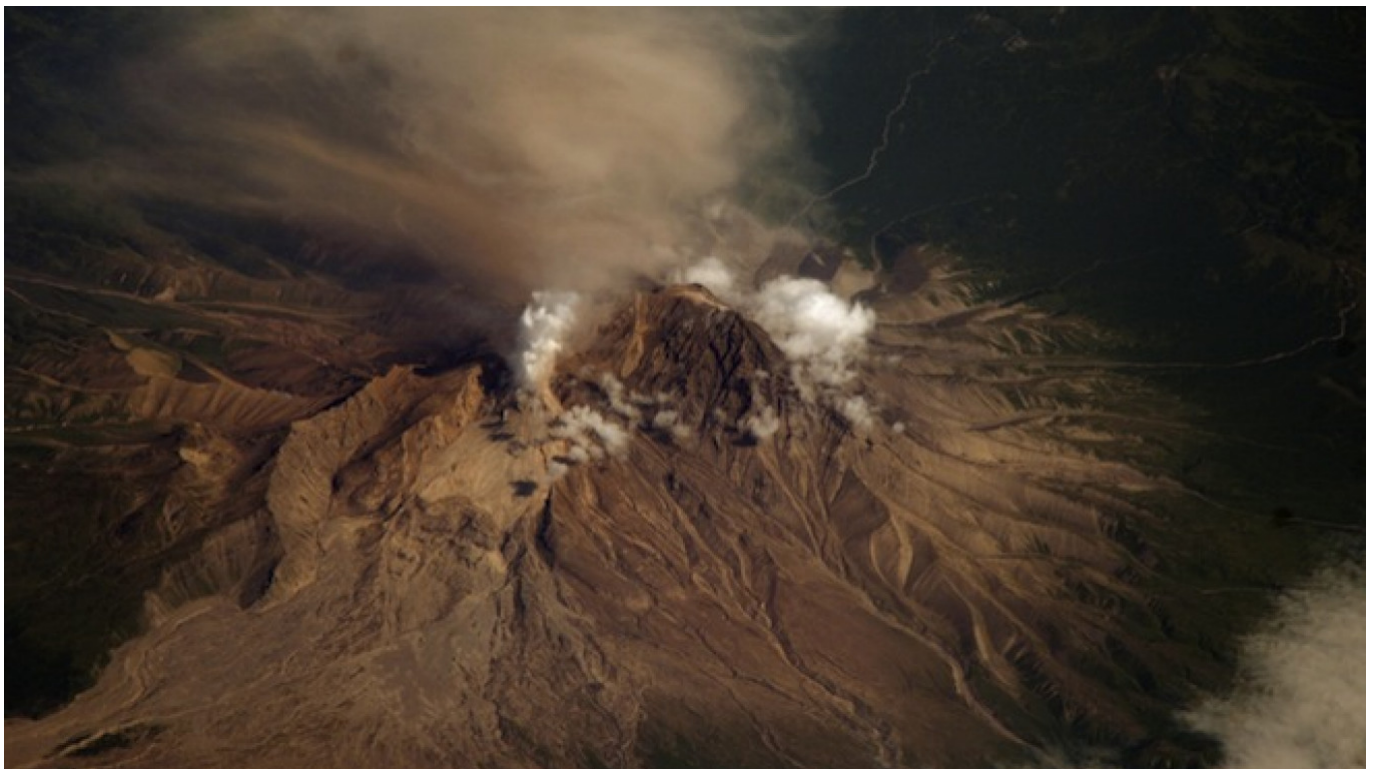

Village Covered in Film of Soot After Kamchatka Volcano Spews Ashes

December 16, 2015

A volcano in Russia's Kamchatka region has spewed ashes, covering a local village with a thin layer of soot, the Emergency Situations Ministry said on Wednesday, the RIA Novosti news agency reported.

The ash cloud from the Shiveluch Volcano reached 6,500 meters above sea level, the ministry said in a statement, RIA Novosti reported. The volcano is 3,283 meters high.

Winds carried ashes nearly 50 kilometers east of the volcano, reaching the village of Ust-Kamchatsk, where a 1-millimeter layer of ash fallout was registered, the report said.

The incident presented no hazards to local residents' health, the report said.

Original url:

<https://www.themoscowtimes.com/2015/12/16/village-covered-in-film-of-soot-after-kamchatka-volcano-spews-ashes-a51235>