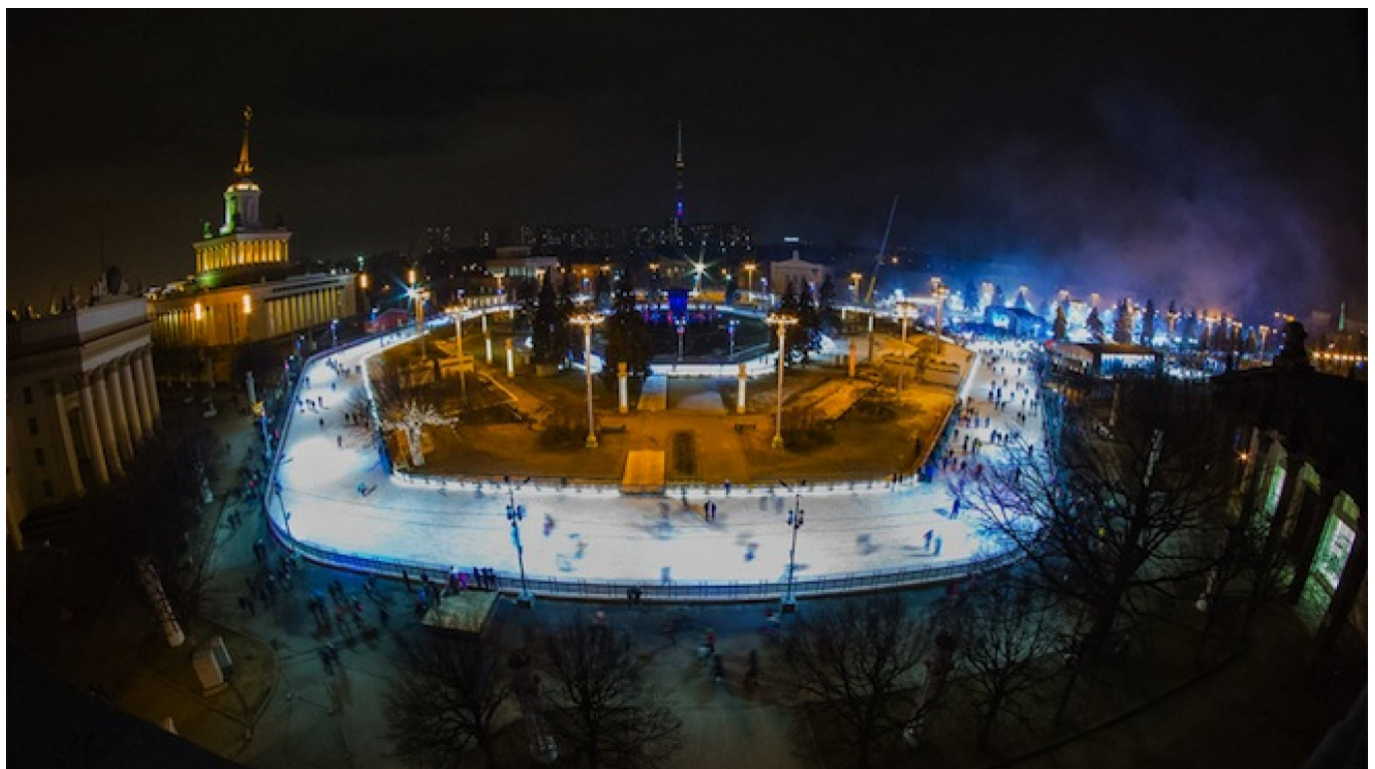

# Largest Ice Skating Rink in Europe Opens in Moscow

November 27, 2015

Together with its surrounding “infrastructure,” the rink complex measures 68,300 square meters, the report said.

An ice skating rink billed as the largest in Europe will open Friday with a grandiose show at Moscow’s All-Russia Exhibition Center (VDNKh), the TASS news agency reported.

The surface of the rink’s ice measures 20,000 square meters — 39 square meters more than the rink the exhibition center hosted last year, a spokesperson was quoted by TASS as saying.

Together with its surrounding “infrastructure,” the rink complex measures 68,300 square meters, the report said.

The rink will open to the public at 5 p.m. on Friday, and will host a large-scale ice show at 8 p.m., involving more than 150 actors and featuring a performance by Olympic pairs skating champions Tatiana Totmianina and Maxim Marinin, the report said.

Along with the opening of the rink itself, the festivities will also celebrate the 150th

anniversary of the opening of the first public ice rink in Russia, TASS reported.

Original url:

<https://www.themoscowtimes.com/2015/11/27/largest-ice-skating-rink-in-europe-opens-in-moscow-a50965>