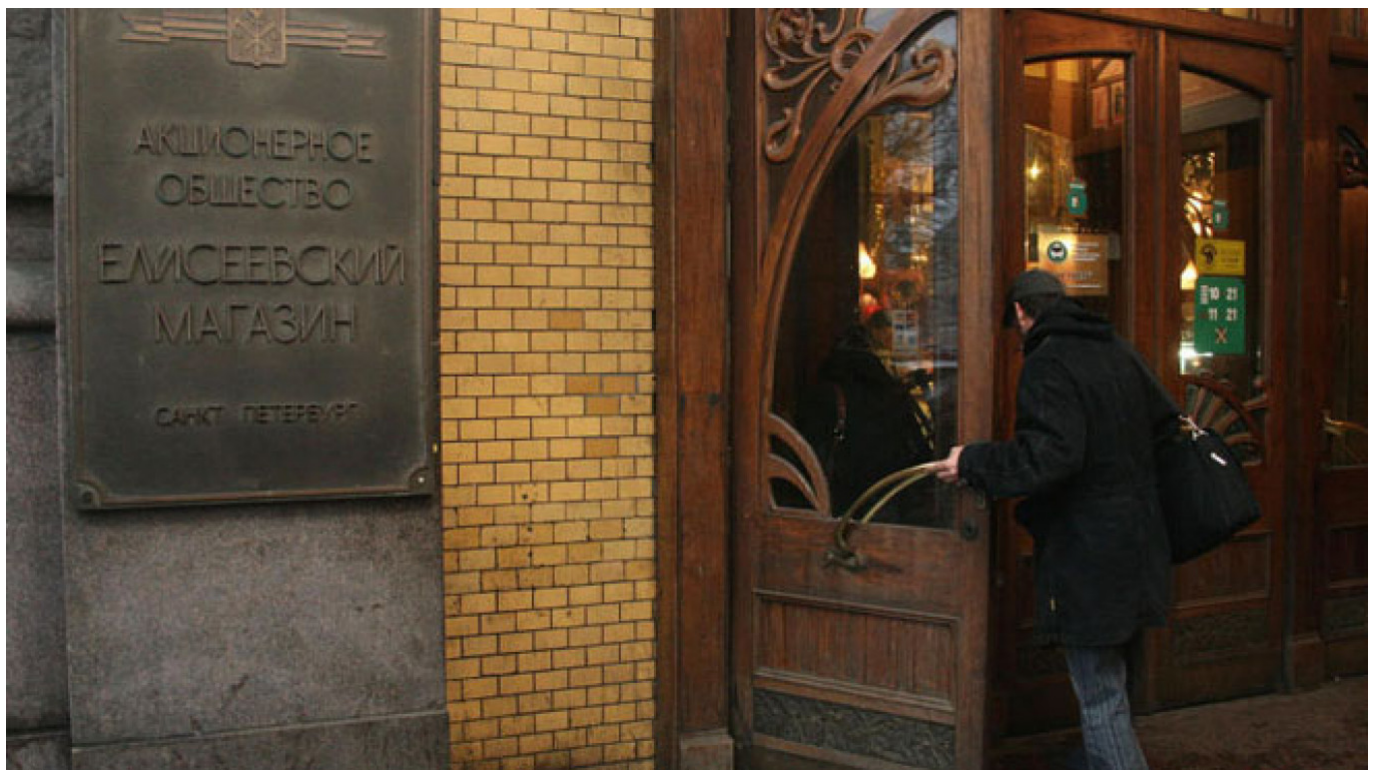

Moscow to Auction Off Famed Yeliseyevsky Grocery Store

By [The Moscow Times](#)

April 13, 2015

The building, originally an 18th-century palace, was bought by St. Petersburg merchant Grigory Yeliseyev in the late 1800s and opened in 1901 as an imported food emporium.

Moscow's city property management has said it will auction off the property housing Yeliseyevsky Gastronom, a turn-of-the-century gourmet grocery store that has long been a city landmark.

The auction price for the premises containing the food store, an art nouveau masterpiece of stained glass, gilt columns and dangling chandeliers on Tverskaya Ulitsa in central Moscow, will start at no less than 2.5 billion rubles (\$47 million), a city property management press release said late last week.

Part of the 5,300 square meter space is currently rented by the Yeliseyevsky grocery store, which the Moscow city government said would likely remain a tenant given that the property must retain its distinctive, food emporium style thanks to cultural heritage laws.