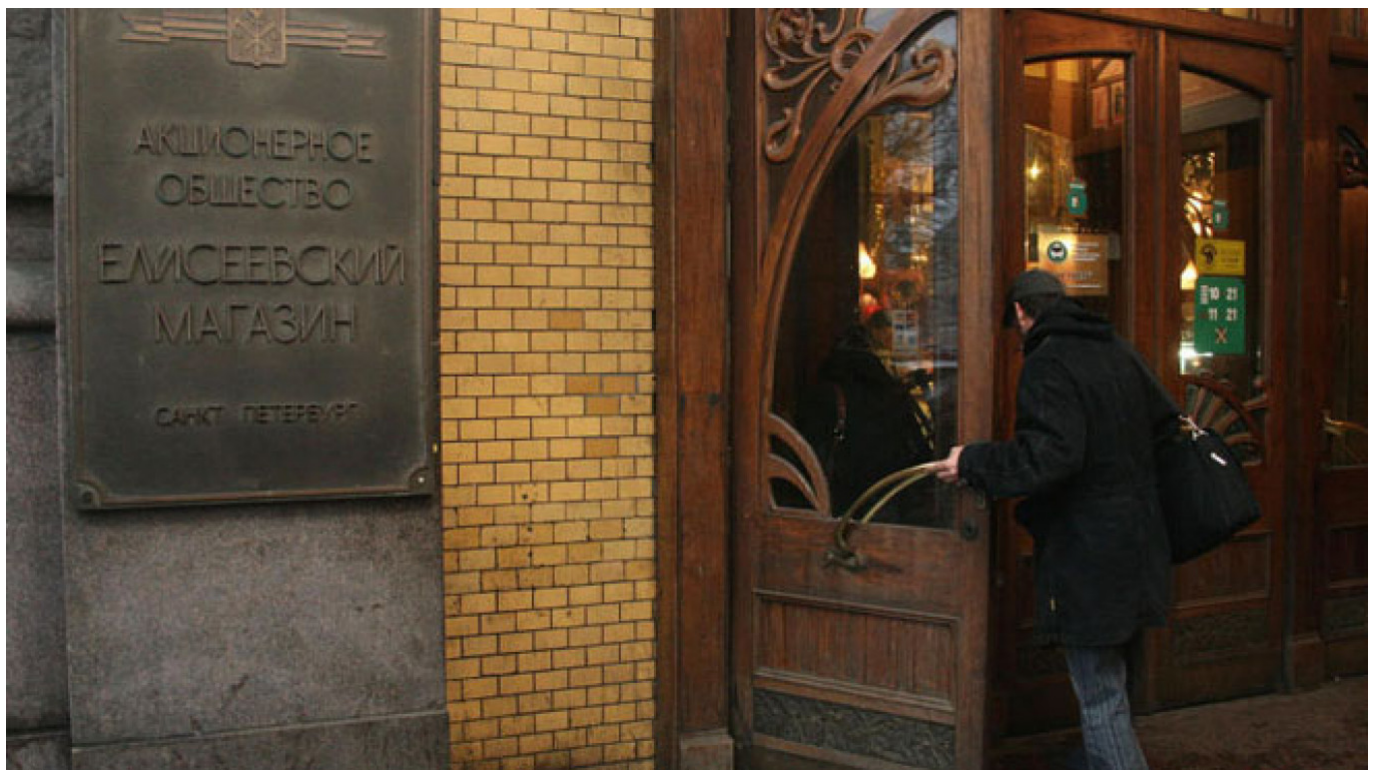

# Moscow to Auction Off Famed Yeliseyevsky Grocery Store

By [The Moscow Times](#)

April 13, 2015

The building, originally an 18th-century palace, was bought by St. Petersburg merchant Grigory Yeliseyev in the late 1800s and opened in 1901 as an imported food emporium.

Moscow's city property management has said it will auction off the property housing Yeliseyevsky Gastronom, a turn-of-the-century gourmet grocery store that has long been a city landmark.

The auction price for the premises containing the food store, an art nouveau masterpiece of stained glass, gilt columns and dangling chandeliers on Tverskaya Ulitsa in central Moscow, will start at no less than 2.5 billion rubles (\$47 million), a city property management press release said late last week.

Part of the 5,300 square meter space is currently rented by the Yeliseyevsky grocery store, which the Moscow city government said would likely remain a tenant given that the property must retain its distinctive, food emporium style thanks to cultural heritage laws.