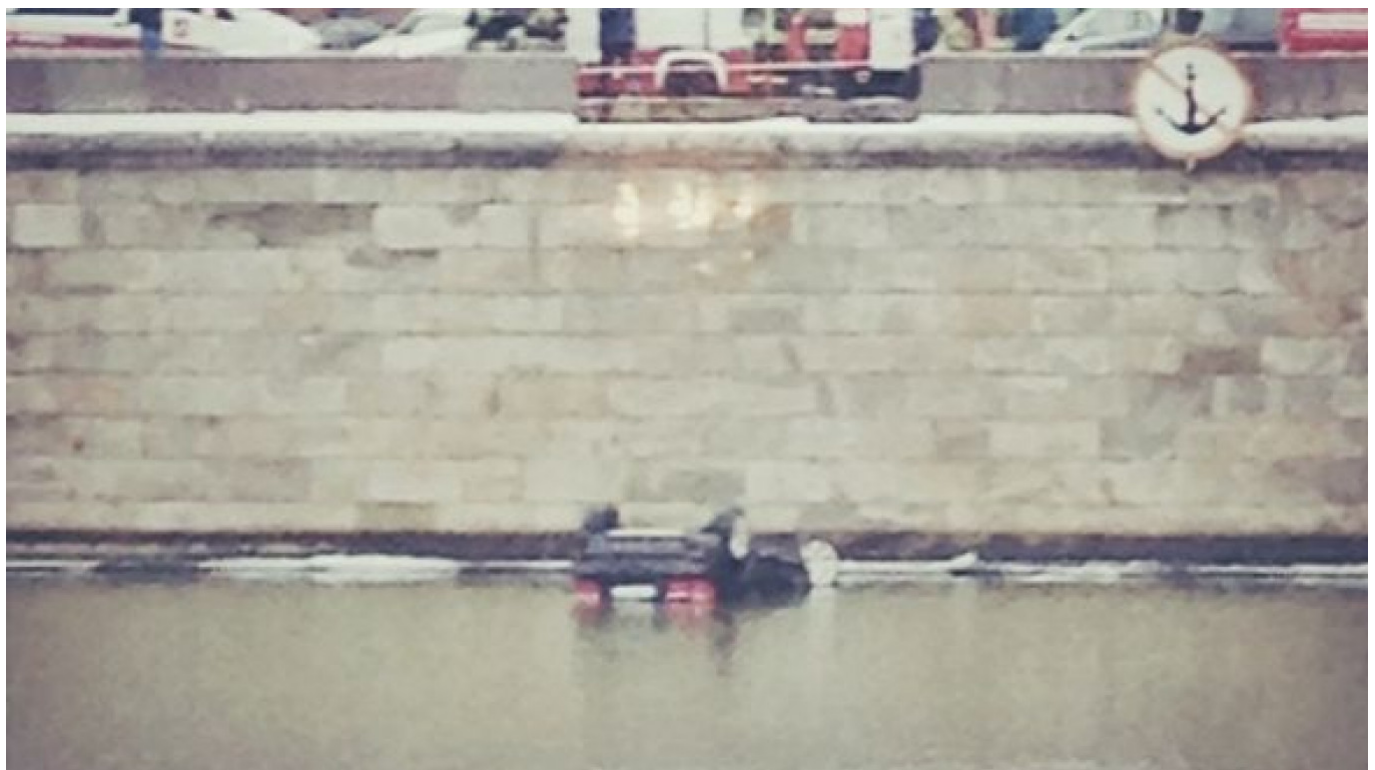

Car Crashes Through Moscow River Embankment

By [The Moscow Times](#)

December 17, 2013

The car floating wheels-up in the Moscow River. **kubasnopek**

A car rammed through the Moscow River's stone embankment on Tuesday and fell into the icy waters below, the Emergency Situations Ministry said.

Rescuers pulled a woman out the car, which went into the river near the Krymsky Bridge, and handed her over to an ambulance team, the ministry said in a statement.

"Ouch" wrote one person beside a picture on Instagram of the car floating upside down in the river.

"I wonder what kind of speed it was going to knock down the stone embankment," another person said. The car must have driven into the embankment head on, he said.

No information about whether any other people had been in the vehicle or the state of the woman's health was immediately available.

The car was pulled out of the river at 3:30 p.m.

Original url:

<https://www.themoscowtimes.com/2013/12/17/car-crashes-through-moscow-river-embankment-a3057>

5