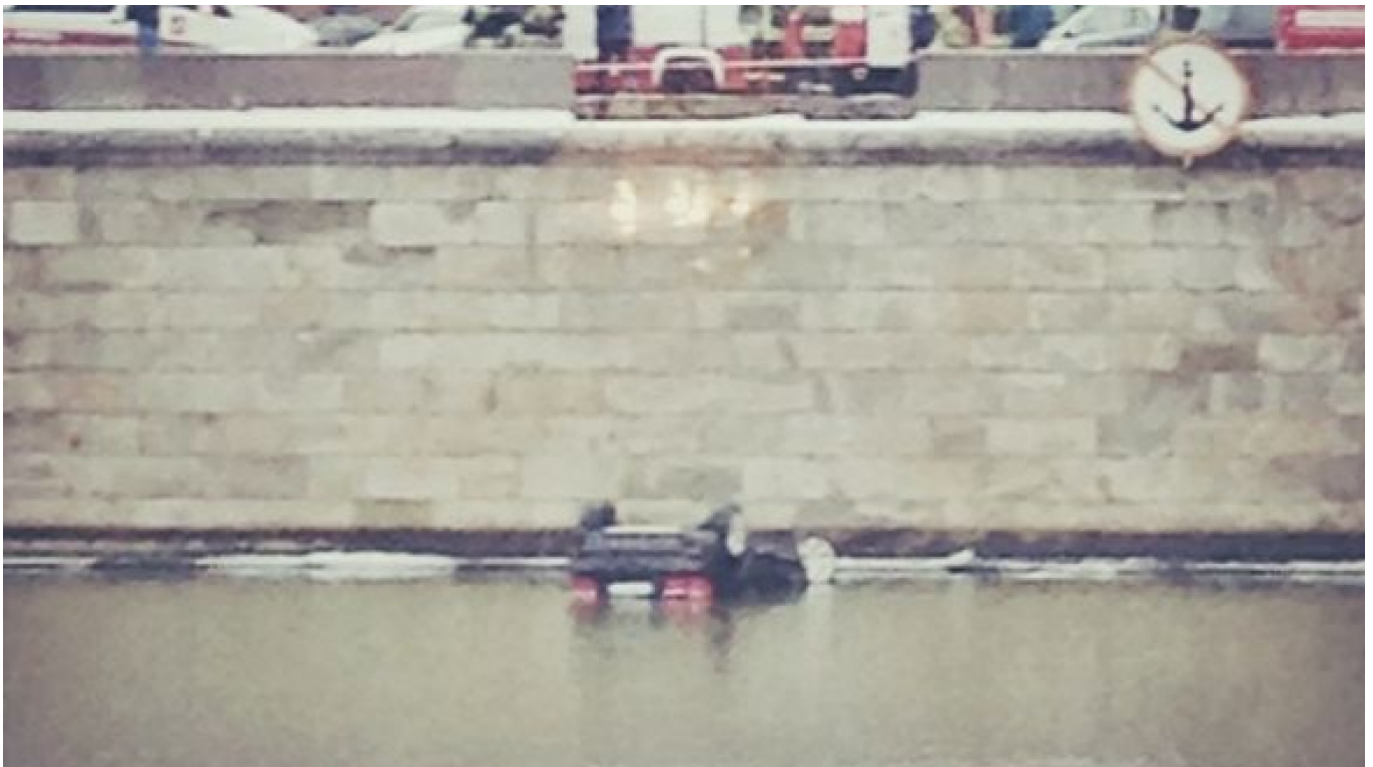

# Car Crashes Through Moscow River Embankment

By [The Moscow Times](#)

December 17, 2013

The car floating wheels-up in the Moscow River. **kubasnopek**

A car rammed through the Moscow River's stone embankment on Tuesday and fell into the icy waters below, the Emergency Situations Ministry said.

Rescuers pulled a woman out the car, which went into the river near the Krymsky Bridge, and handed her over to an ambulance team, the ministry said in a statement.

"Ouch" wrote one person beside a picture on Instagram of the car floating upside down in the river.

"I wonder what kind of speed it was going to knock down the stone embankment," another person said. The car must have driven into the embankment head on, he said.

No information about whether any other people had been in the vehicle or the state of the woman's health was immediately available.

The car was pulled out of the river at 3:30 p.m.

Original url:

<https://www.themoscowtimes.com/2013/12/17/car-crashes-through-moscow-river-embankment-a3057>

5