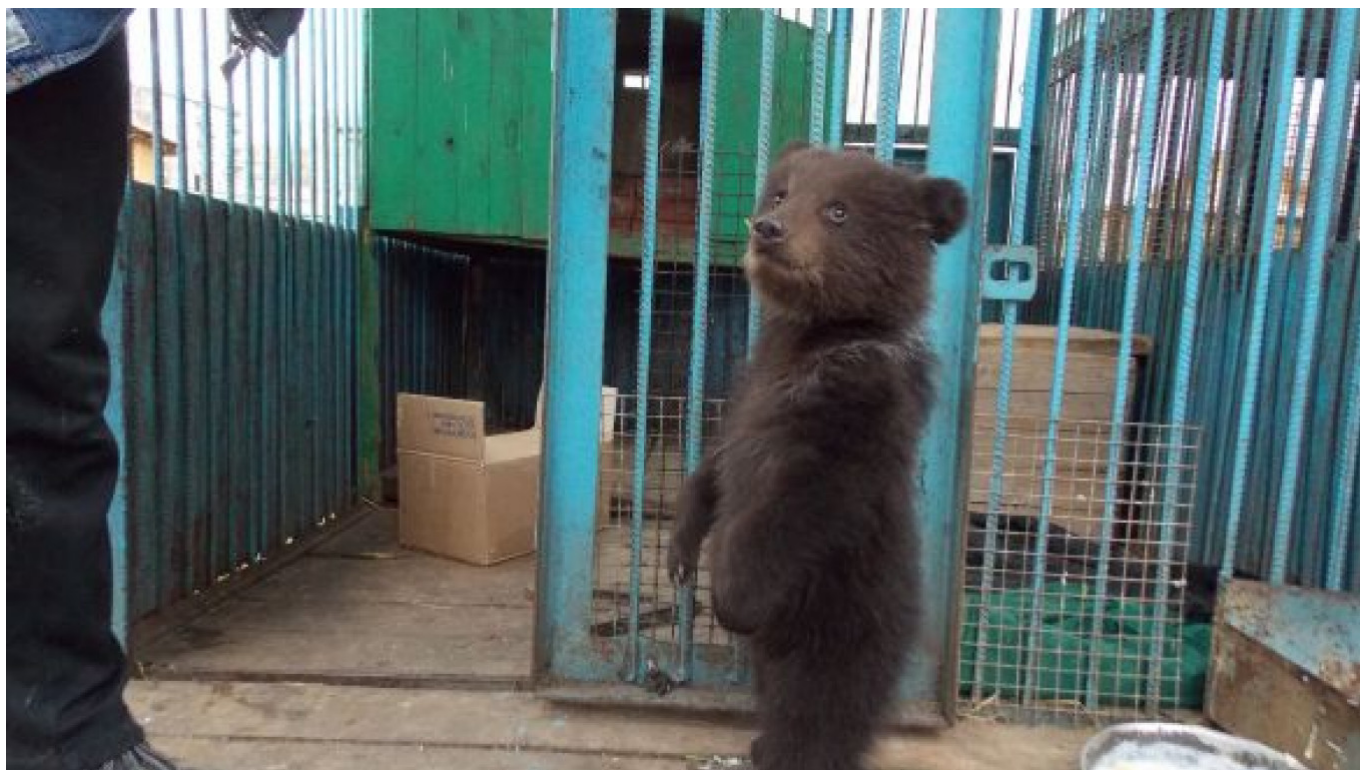

Siberian Zoo Saves Abandoned Cub (Photo)

By [The Moscow Times](#)

May 13, 2013

The bear cub Tikhon standing on its hind legs outside its cage at the Seversk zoo.

A zoo in the Tomsk region has nursed back to life a bear cub found by villagers along a railroad.

Residents of Kirgizka, population 117, discovered the skinny and starving bear cub outside their settlement in late April and turned it over to the nearby Seversk zoo.

"Apparently it had been left behind by its mothers and siblings," the zoo, the Seversk

Nature Park, said in a [statement](#). "It was facing imminent death from starvation or at the teeth of dogs, so the people decided to pick it up and give to the zoo."

At first the bear, which the zookeepers named Tikhon, flatly refused to suck milk from a bottle. But gradually its caregivers managed to coax it to eat porridge, first out of their hands and then from a bowl.

"It has now nearly recovered, is active and curious to master its cage, and reaches out to people, who have replaced its missing mother," the zoo said.

A photo of the cub released by the zoo shows a cuddly brown animal standing on its hind legs near a bowl of porridge and peering curiously at a caregiver.